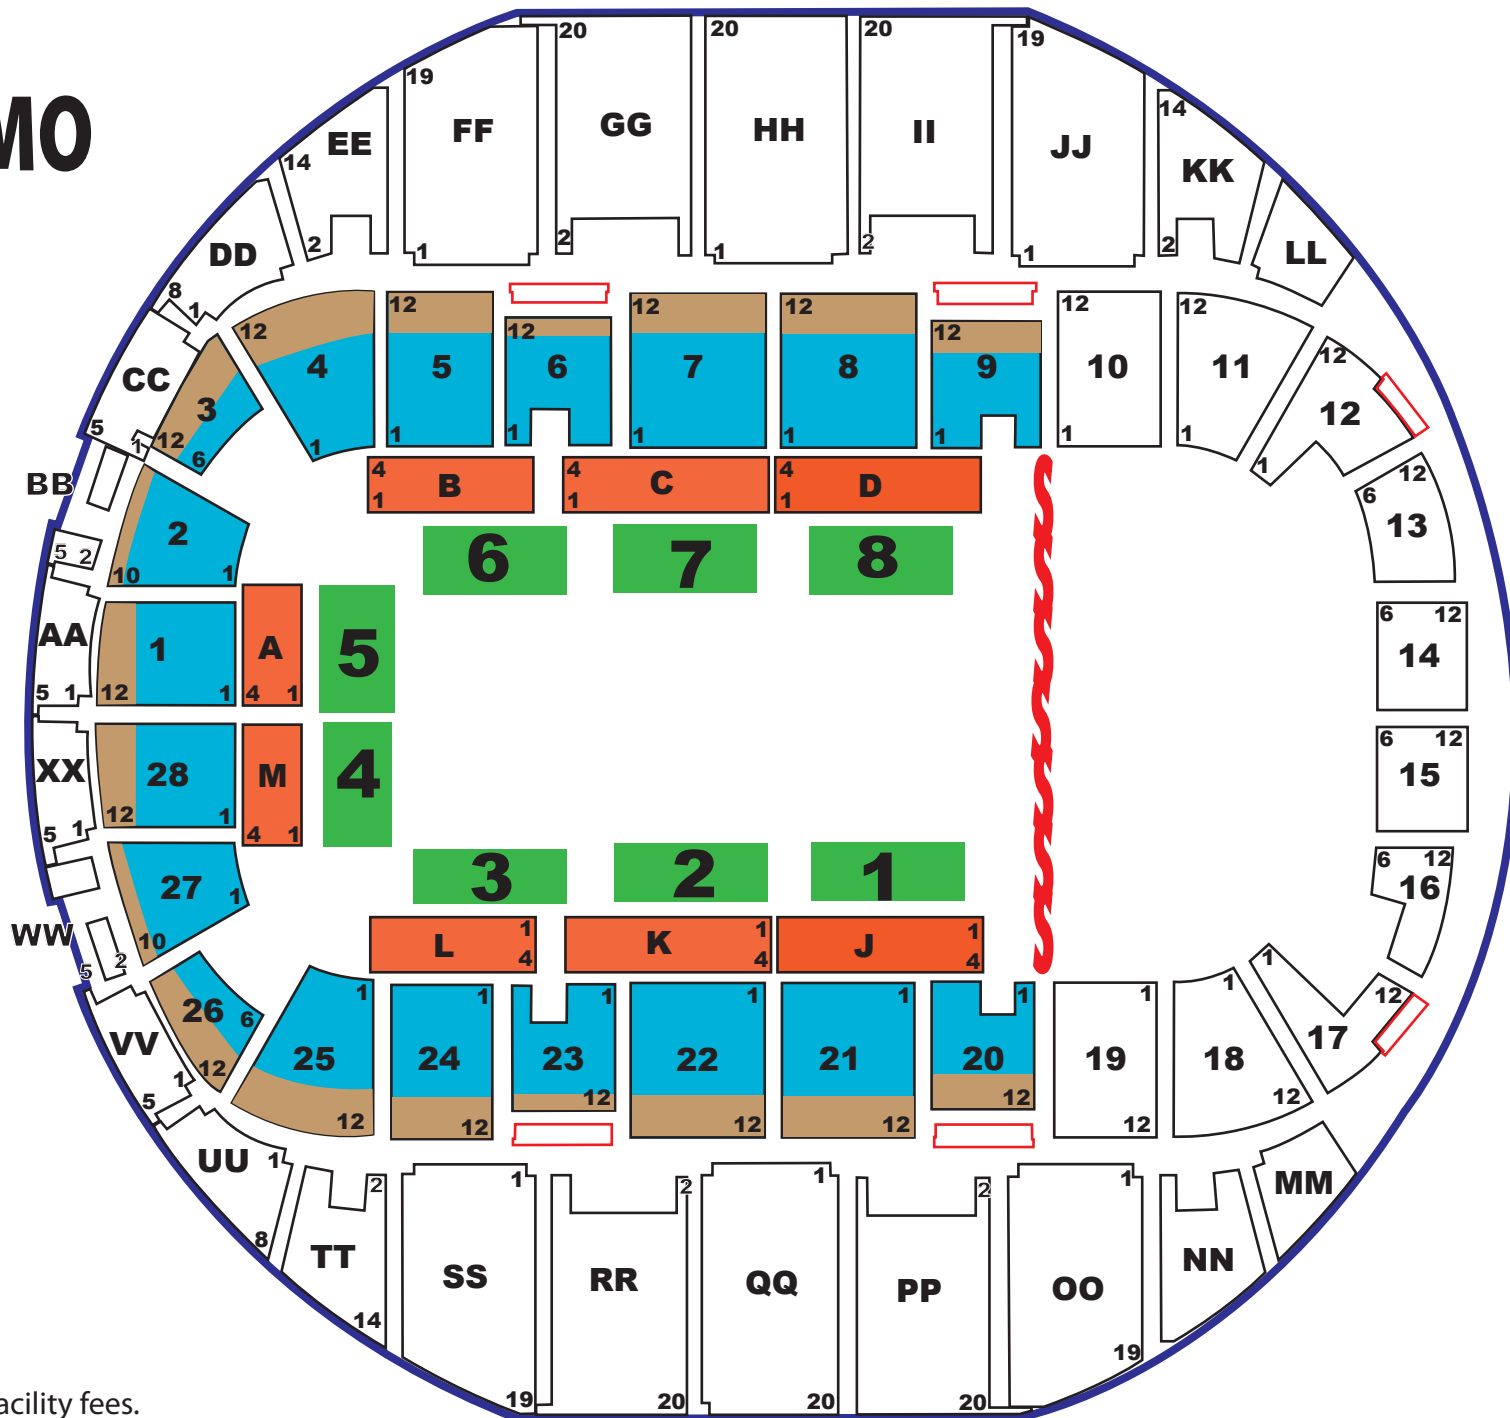

Disney on Ice: Disney/Pixar's FINDING NEMO

December 3-6, 2009

\$37.00*

\$26.00*

\$19.00*

\$14.00*

*Subject to Ticketmaster and/or facility fees.